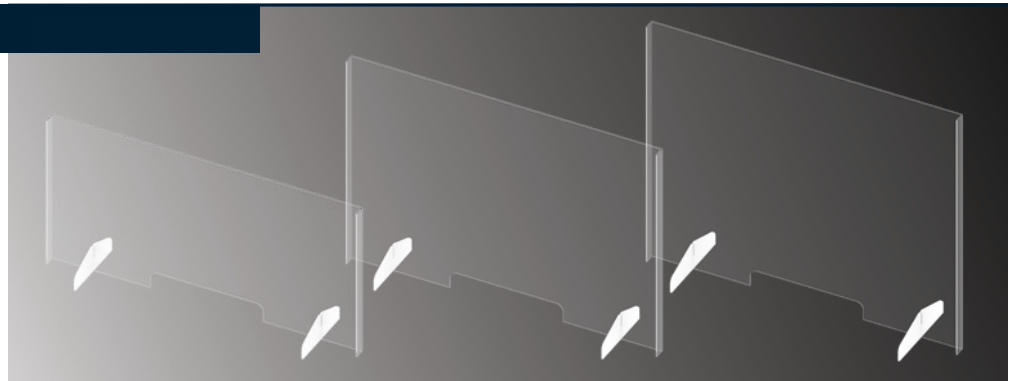

### Indoor/Outdoor Social Distancing Floor Decals

12" diameter

12"x 12"

12"x 12"

Ready to apply. Easy on-easy off. Non-slip surface. Works on most clean, dry floor surfaces including: concrete, asphalt, carpet, tile, laminate and wood. Order any of the three pre-designed layouts shown here or submit your art file for a customized message.

### Clear Acrylic Sneeze Guards

These freestanding clear plastic barriers help maintain social distance and physical separation to help protect your employees and customers.

- Available in 3 standard sizes
- Made of 1/8" thick clear acrylic
- White PVC feet
- Available with or without slots