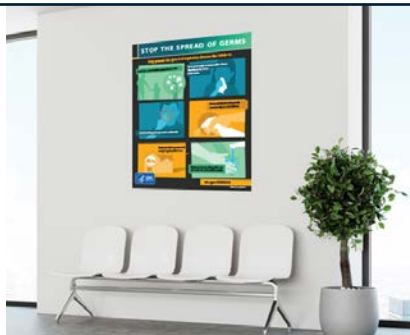

For suggested content, visit the CDC website:

www.cdc.gov/coronavirus/2019-ncov/communication/factsheets.html

8.5" x 11"	Regular $10.89 ea.	Special $8.71 ea.
11" x 14"	Regular $16.54 ea.	Special $13.23 ea.
16" x 20"	Regular $17.37 ea.	Special $13.90 ea.
18" x 24"	Regular $22.73 ea.	Special $18.18 ea.

QUANTITY DISCOUNTS AVAILABLE